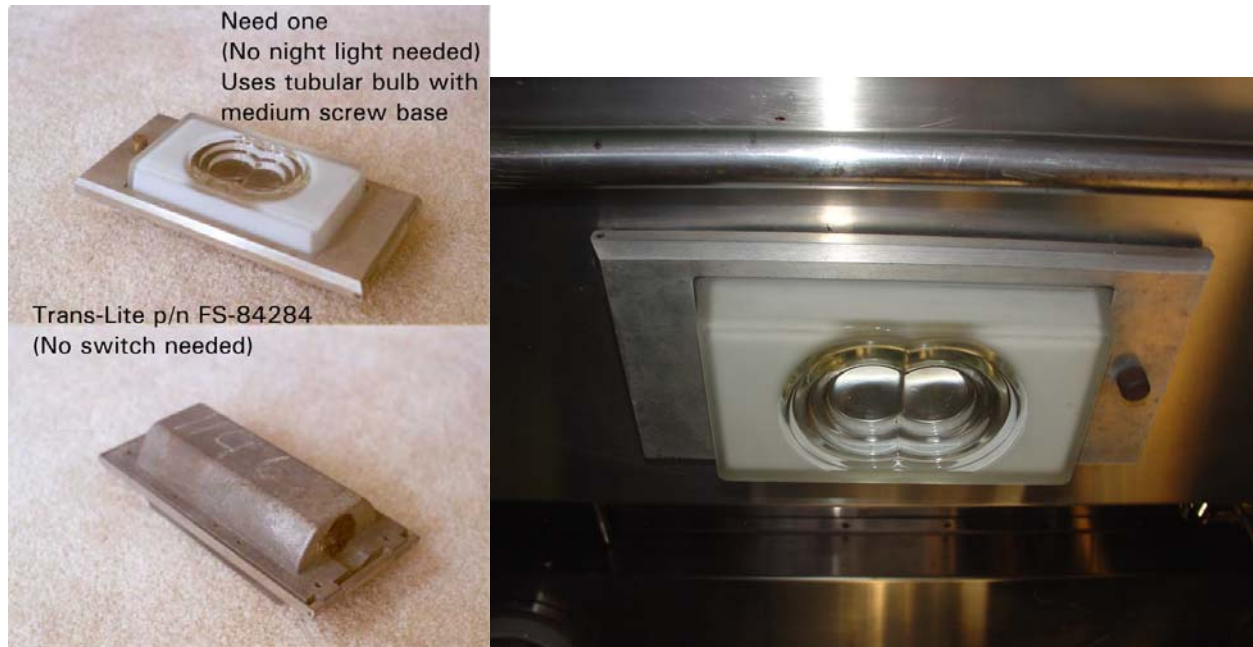

Parts needed for Coach-Diner GN 1146

Kitchen Under-Cupboard Light

Bill of Materials p198

Safety Car Heating & Lighting Co's twin-condenser lens light fixture #85573 with glass lens #81572

Need one fixture and one lens.